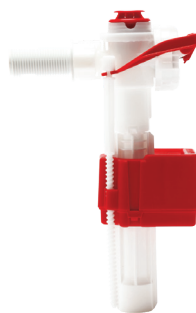

Inlet Valve
PRO75-AU