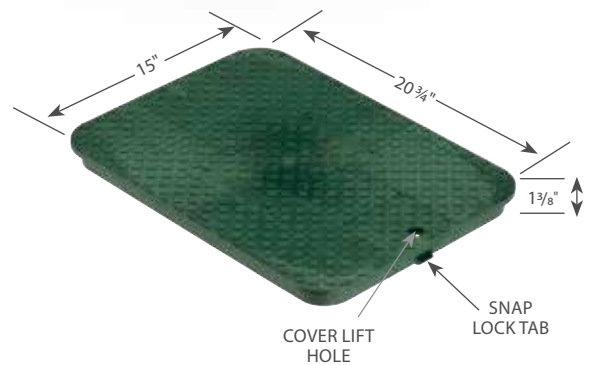

Dimensions

MODEL NUMBER	COLOR	BODY	LID	PIPE SLOTS	LOCKABLE	WEIGHT EACH (LBS)	PALLET QUANTITY
PVBJMB	BLACK/GREEN	12" black body	Drop-in green lid	Single	Yes	14.00	28
PVBJMBG	GREEN	12" green body	Drop-in green lid	Single	Yes	14.05	28
PVBJMBP	PURPLE	12" purple body	Drop-in purple lid	Single	Yes	12.90	28
PVBJMBT	TAN	12" tan body	Drop-in tan lid	Single	Yes	12.90	28