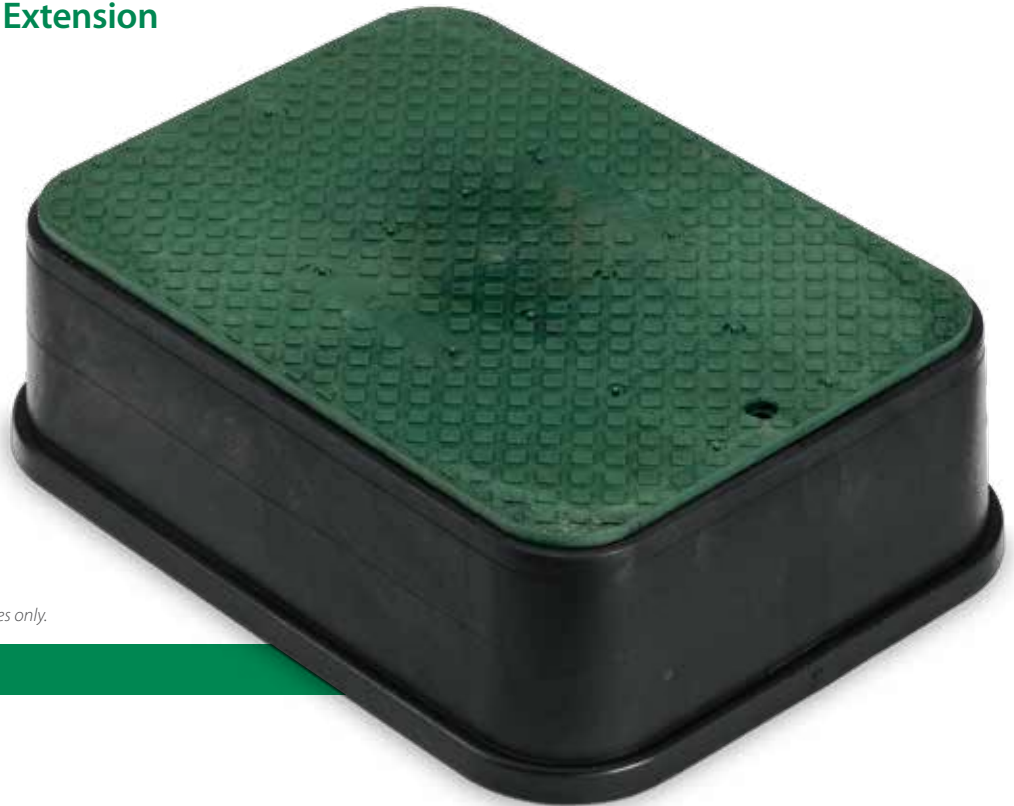

### Features

- Drop-in lockable lid
- Skid-resistant lid texture
- Double ledge lid support
- Ridge adds additional support to sidewalls

Note: All dimensions are nominal. All weights are for shipping purposes only.

### Dimensions

MODEL NUMBER	COLOR	BODY	LID	PIPE SLOTS	LOCKABLE	WEIGHT EACH (LBS)	PALLET QUANTITY
PVBJMB	BLACK/GREEN	12" black body	Drop-in green lid	Single	Yes	14.00	28
PVBJMBG	GREEN	12" green body	Drop-in green lid	Single	Yes	14.05	28
PVBJMBP	PURPLE	12" purple body	Drop-in purple lid	Single	Yes	12.90	28
PVBJMBT	TAN	12" tan body	Drop-in tan lid	Single	Yes	12.90	28

### Features

- Overlapping lockable lid
- Skid-resistant lid texture
- Body can be used to extend the PVB Jumbo series
- Body can be used as a 6" deep box

Note: All dimensions are nominal. All weights are for shipping purposes only.