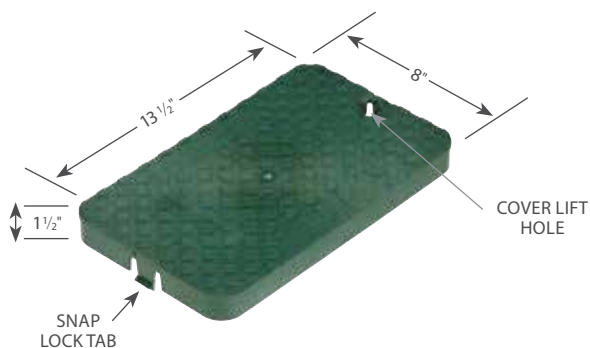

PVB Professional Series Mini Standard

Features

- Our compact alternative to a standard size box
- Drop-in lid
- Skid-resistant lid texture

Note: All dimensions are nominal. All weights are for shipping purposes only.

Dimensions

MODEL NUMBER	COLOR	BODY	LID	PIPE SLOTS	LOCKABLE	WEIGHT EACH (LBS)	PALLET QUANTITY
PVBMST	BLACK/GREEN	10" mini-standard black body	Drop-in green lid	Single	No	4.50	136
PVBMSTP	BLACK/PURPLE	10" mini-standard black body	Drop-in purple lid	Single	No	4.45	136
PVBMSTT	BLACK/TAN	10" mini-standard black body	Drop-in tan lid	Single	No	4.45	136