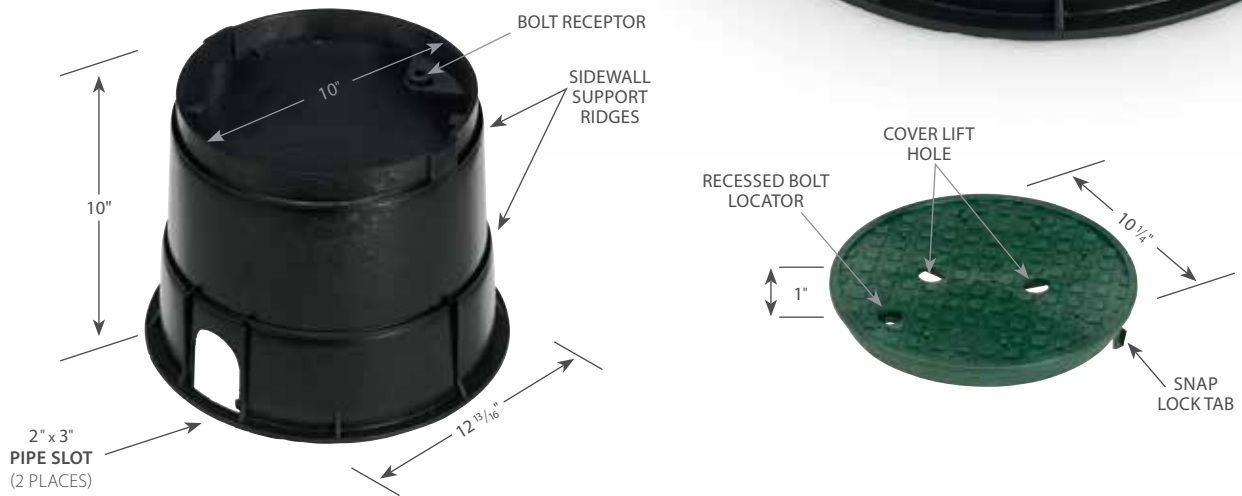

Dimensions

MODEL NUMBER	COLOR	BODY	LID	PIPE SLOTS	LOCKABLE	WEIGHT EACH (LBS)	PALLET QUANTITY
PVB10RND	BLACK/GREEN	10" round black body	Overlapping green lid	Single	Yes	3.10	81
PVB10RNDG	GREEN	10" round green body	Overlapping green lid	Single	Yes	3.10	81
PVB10RNDP	PURPLE	10" round purple body	Overlapping purple lid	Single	Yes	3.05	81
PVB10RNDT	TAN	10" round tan body	Overlapping tan lid	Single	Yes	3.05	81