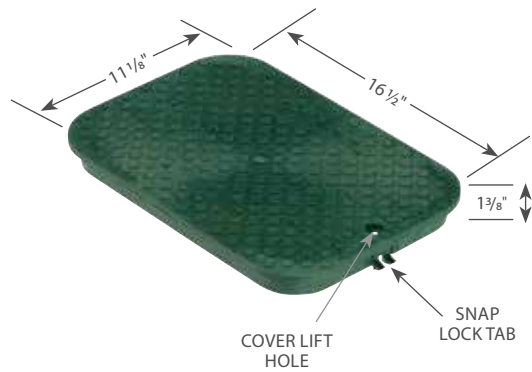

Dimensions

MODEL NUMBER	COLOR	BODY	LID	PIPE SLOTS	LOCKABLE	WEIGHT EACH (LBS)	PALLET QUANTITY
PVBSTDEXT	BLACK/GREEN	6" black body	Overlapping green lid	NA	No	5.40	78
PVBSTDEXTG	GREEN	6" green body	Overlapping green lid	NA	No	5.45	78
PVBSTDEXTP	PURPLE	6" purple body	Overlapping purple lid	NA	No	5.20	78
PVBSTDEXTT	TAN	6" tan body	Overlapping tan lid	NA	No	5.20	78