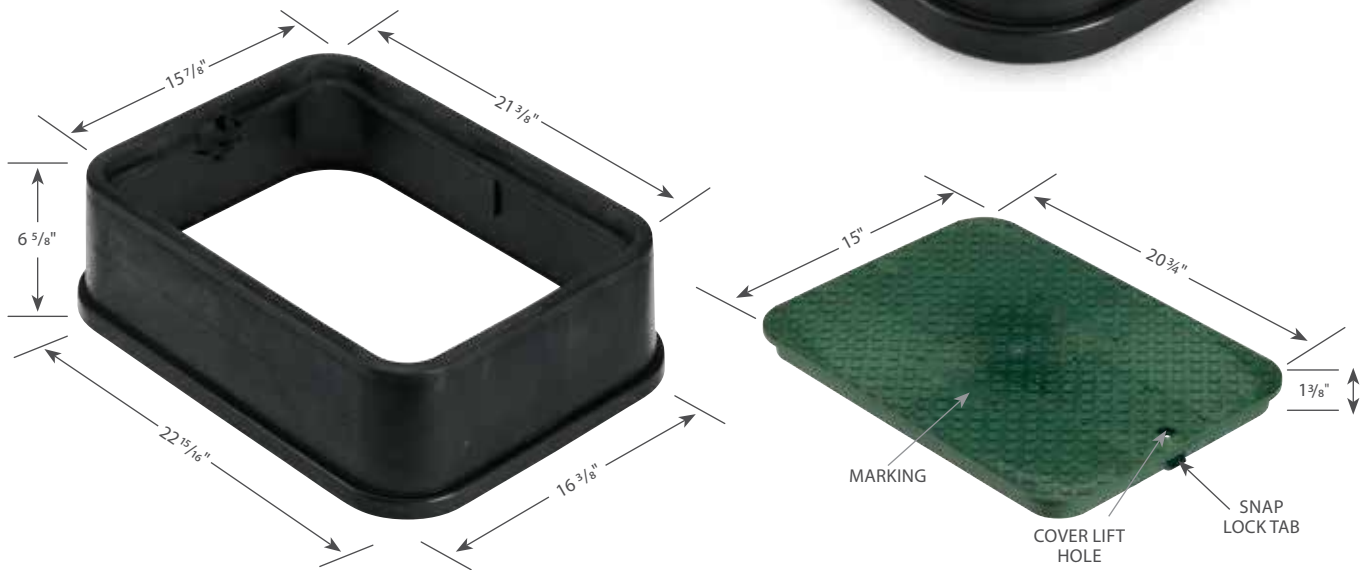

Dimensions

MODEL NUMBER	COLOR	BODY	LID	PIPE SLOTS	LOCKABLE	WEIGHT EACH (LBS)	PALLET QUANTITY
PVBJMBEXT	BLACK/GREEN	6" black body	Overlapping green lid	NA	No	8.00	36
PVBJMBEXTG	GREEN	6" green body	Overlapping green lid	NA	No	8.05	36
PVBJMBEXTP	PURPLE	6" purple body	Overlapping purple lid	NA	No	7.65	36
PVBJMBEXTT	TAN	6" tan body	Overlapping tan lid	NA	No	7.65	36