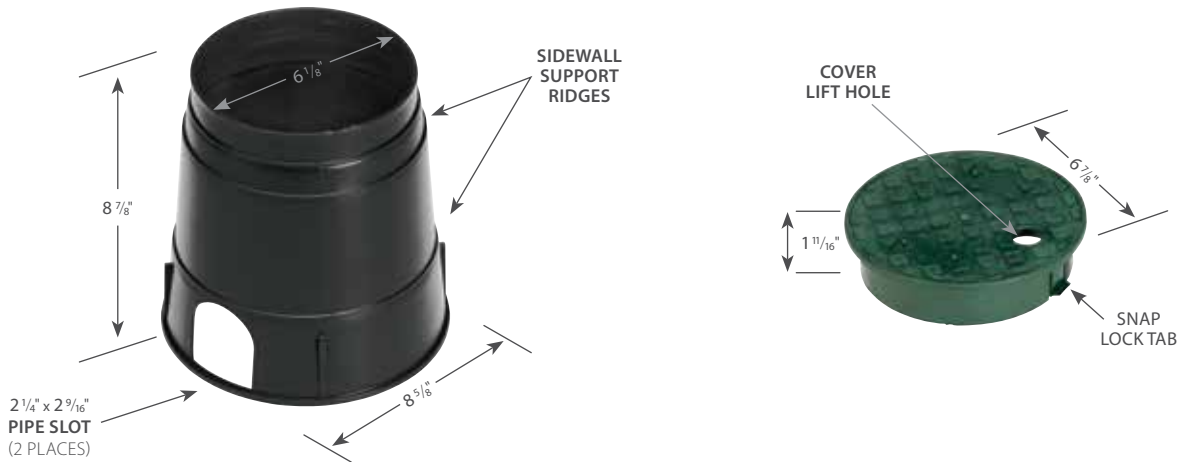

Dimensions

MODEL NUMBER	COLOR	BODY	LID	PIPE SLOTS	LOCKABLE	WEIGHT EACH (LBS)	PALLET QUANTITY
PVB6RND	BLACK/GREEN	6" round black body	Overlapping green lid	Single	No	1.20	300
PVB6RNDP	BLACK/PURPLE	6" round black body	Overlapping purple lid	Single	No	1.20	300
PVB6RNDT	BLACK/TAN	6" round black body	Overlapping tan lid	Single	No	1.20	300