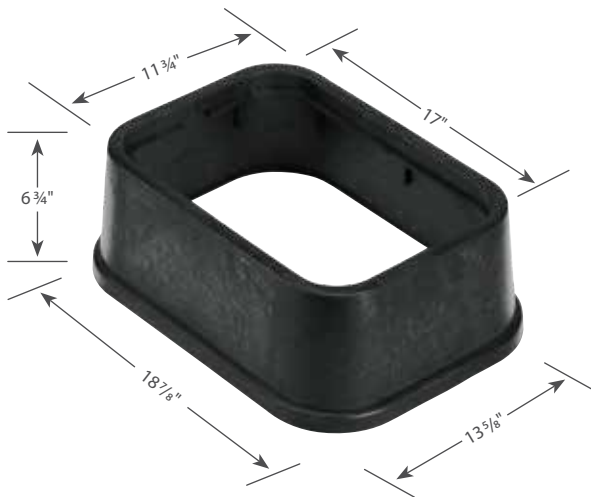

Dimensions

MODEL NUMBER	COLOR	BODY	LID	PIPE SLOTS	LOCKABLE	WEIGHT EACH (LBS)	PALLET QUANTITY
PVBSTDEXT	BLACK/GREEN	6" black body	Overlapping green lid	NA	No	5.40	78
PVBSTDEXTG	GREEN	6" green body	Overlapping green lid	NA	No	5.45	78
PVBSTDEXTP	PURPLE	6" purple body	Overlapping purple lid	NA	No	5.20	78
PVBSTDEXTT	TAN	6" tan body	Overlapping tan lid	NA	No	5.20	78