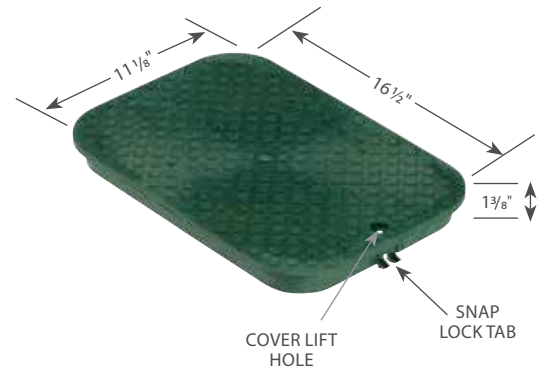

Dimensions

MODEL NUMBER	COLOR	BODY	LID	PIPE SLOTS	LOCKABLE	WEIGHT EACH (LBS)	PALLET QUANTITY
PVBSTD	BLACK/GREEN	12" standard black body	Drop-in green lid	Single	Yes	7.60	81
PVBSTDG	GREEN	12" standard green body	Drop-in green lid	Single	Yes	7.60	81
PVBSTDP	PURPLE	12" standard purple body	Drop-in purple lid	Single	Yes	7.25	81
PVBSTD T	TAN	12" standard tan body	Drop-in tan lid	Single	Yes	7.25	81