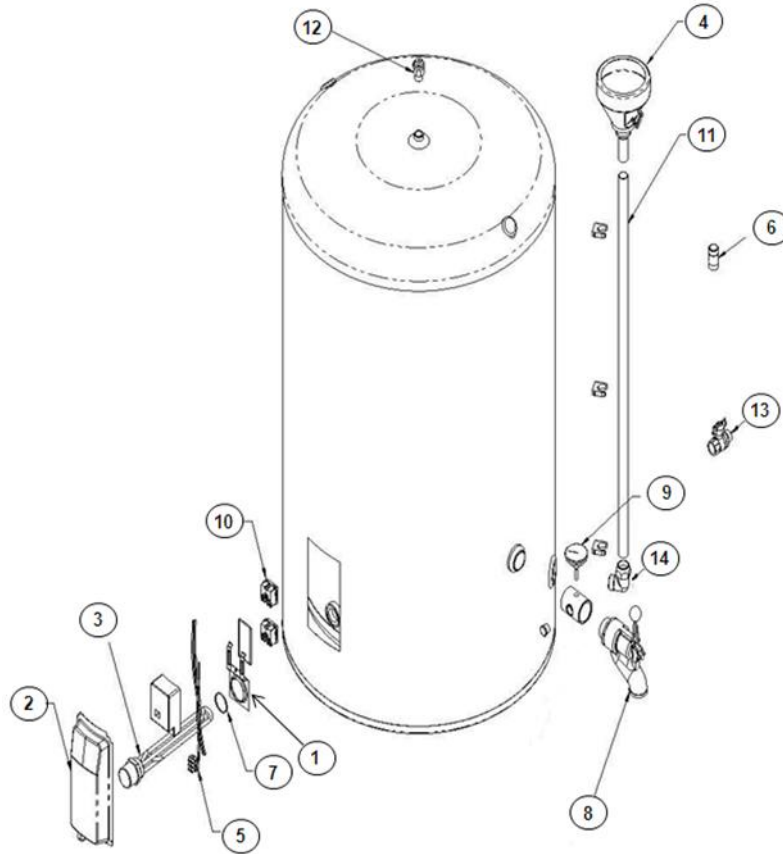

Rheem LP Dairy

LP Copper - Dairy DB series

Ite	Part No.	Description	Item	Part No.	Description
1	11599	Thermostat clamp	N/S	DCY315782	Ferrule insert - sight glass
2	314165	Thermostat cover deep (pre March 2003)		DCY310155	Crox nut 1" sight glass
	316466	Thermostat cover slim (post March 2003)		DCY315036	O-ring - sight glass
3	DCY319105	Element 3/6kW nickel plated (old 15180)		DCY316197	O-Ring & Tap Washer
4	DCY14924	Funnel		DCY15176	Dairy kitset contains:-
5	014916	Wiring loom		DCY14933	1 x socket tap
6	10151	Nipple 3/4"x 2"			1 x Plug 1/2 " BSP
7	10908	Element O-ring			1 x Tube spill extn
8	DC40	Tap 40mm			1 x Funnel
9	DCY14935	Thermometer			1 x Nipple 3/4 " x 2" barrel
10	DCY315948	Thermostat kit (wiring loom & diagram)		1 x Thermometer	
11	DCY14907	Sight glass tube 250L - 955mm		1 x Valve ball 3/4 " BSP	
	DCY14909	Sight glass tube 350L - 1235mm		1 x Valve vacuum relief	
	DCY14910	Sight glass tube 450L & 600L			
12	DCY315784	Vacuum relief valve AVH50			
13	10170	Ball valve 3/4"			
14	DCY314942	Elbow brass 1"			