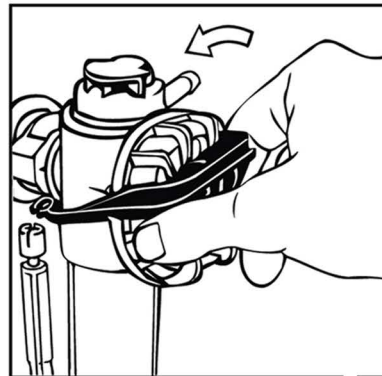

747UK:

1) Un-clip arm from adjustment rod.
2) Twist cap anti-clockwise to remove the cap

DESCRIPTION	CODE
FLUIDMASTER RELACEMENT CAP ASSEMBLY	385UK061
For Fluidmaster 400UK with Plastic Screw Float Adjustment	
	BARCODE
	PK QTY
	0039961803511
	10