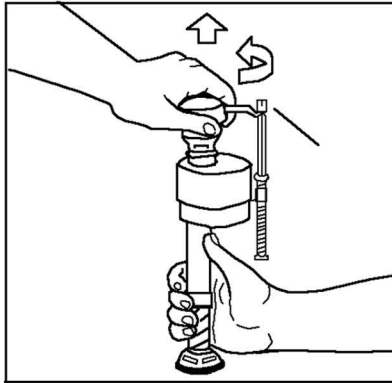

400UK:

1) Lift Arm to unlock the Cap.
2) Twist both arm & cap at same time to remove the cap