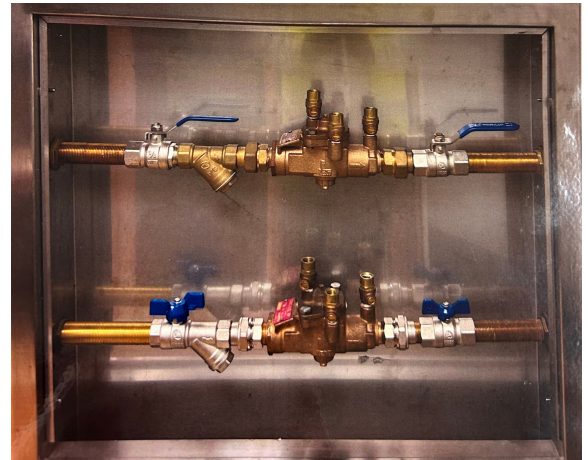

Frost Free Cage

Inventory Code	Description
BFCFF79	Backflow Protection Cage Frost Friendly Sm
BFCFF110	Backflow Protection Cage Frost Friendly Large